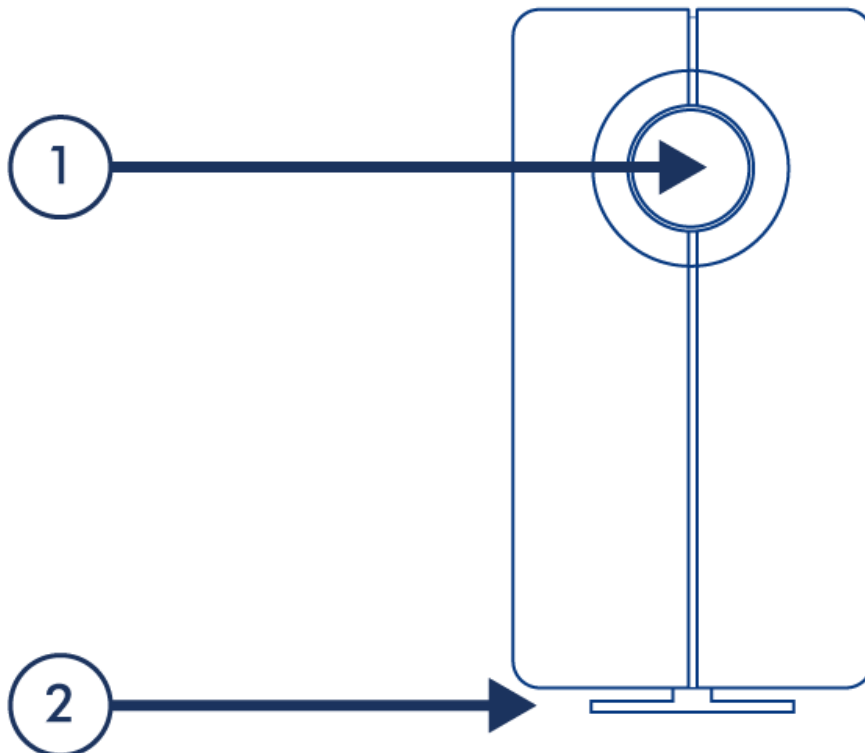

VIEWS OF THE PRODUCT

FRONT VIEW

1. Activity LED and shortcut button. See [LaCie Desktop Manager](#) for details.
2. Removable stand

REAR VIEW

1. Drive status LEDs
2. RAID 0 (FAST) indicator LED
3. RAID 1 (SAFE) indicator LED
4. USB 3.0 port
5. FireWire 800 ports
6. Power
7. Chain lock port
8. Swappable disks
9. RAID selection/confirmation buttons. See [Manage RAID](#) for details.
10. On/off
11. Cable management port