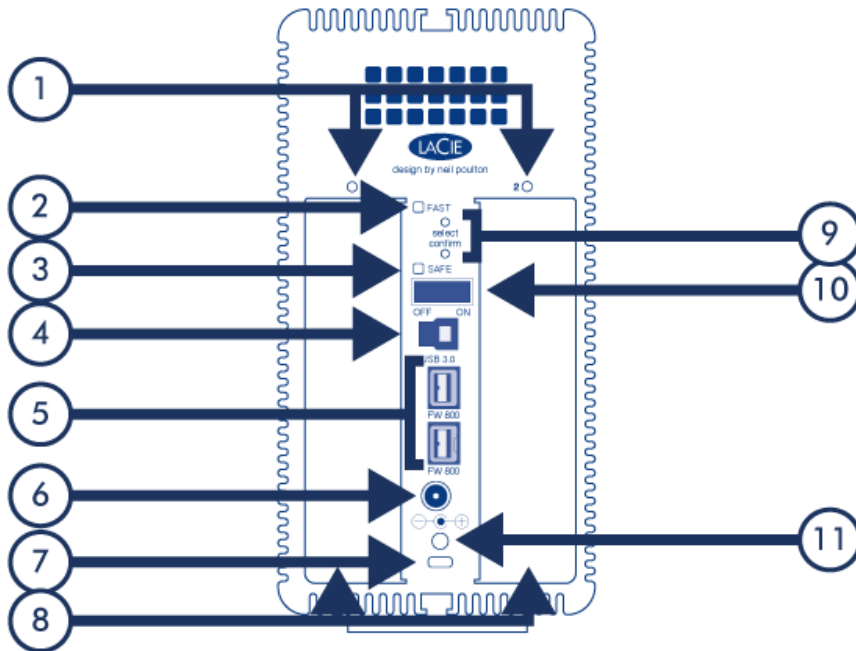

VIEWS OF THE PRODUCT

FRONT VIEW

1. Activity LED and shortcut button. See [LaCie Desktop Manager](#) for details.
2. Removable stand

REAR VIEW

1. Drive status LEDs
2. RAID 0 (FAST) indicator LED
3. RAID 1 (SAFE) indicator LED
4. USB 3.0 port
5. FireWire 800 ports
6. Power
7. Chain lock port
8. Swappable disks
9. RAID selection/confirmation buttons. See [Manage RAID](#) for details.
10. On/off
11. Cable management port