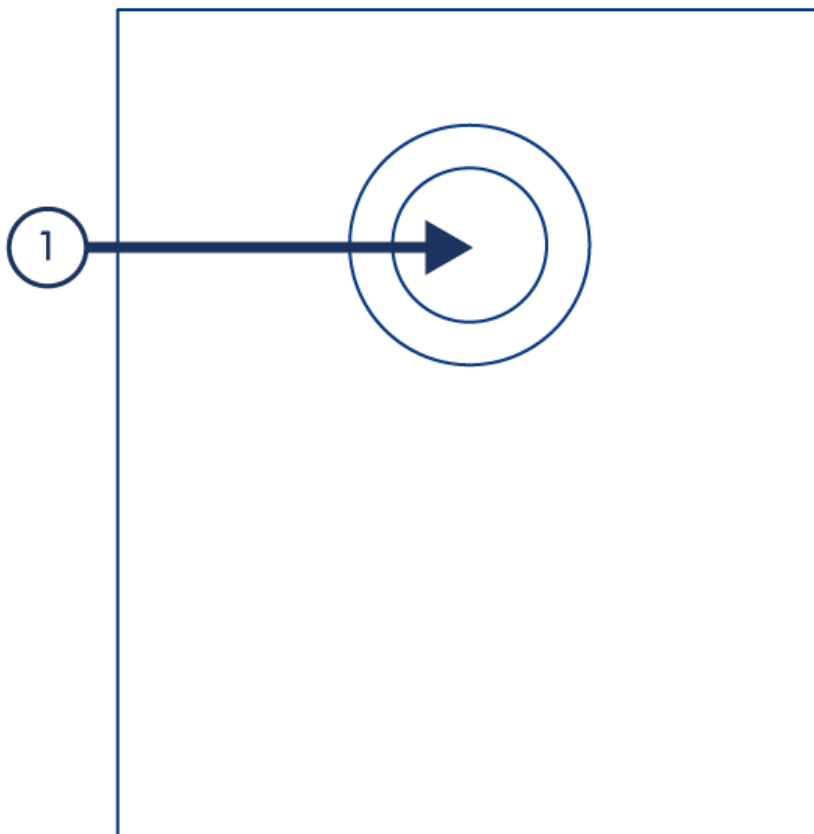

VIEWS OF THE PRODUCT

FRONT VIEW

1. Activity LED and shortcut button. See [LaCie Desktop Manager](#) for details.

REAR VIEW

1. Drive status LEDs
2. Swappable disks
3. Drive locks
4. USB 3.0 port
5. Chain lock port
6. On/off
7. FireWire 800 ports
8. Power
9. RAID selection/confirmation buttons. See [Manage RAID](#) for details.
10. Cable management connectors
11. RAID mode indicator LEDs