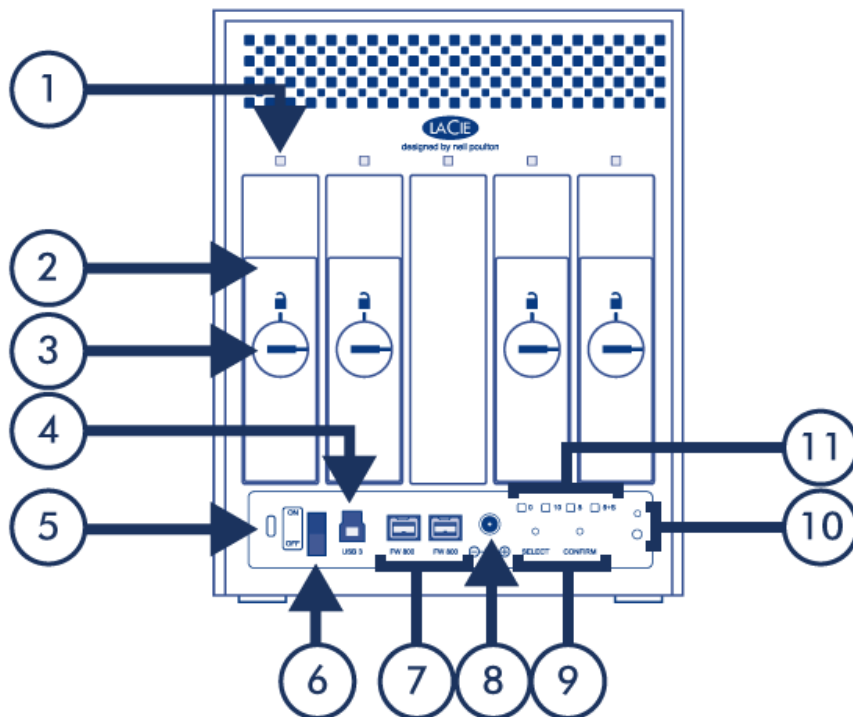

VIEWS OF THE PRODUCT

FRONT VIEW

1. Activity LED and shortcut button. See [LaCie Desktop Manager](#) for details.

REAR VIEW

1. Drive status LEDs
2. Swappable disks
3. Drive locks
4. USB 3.0 port
5. Chain lock port
6. On/off
7. FireWire 800 ports
8. Power
9. RAID selection/confirmation buttons. See [Manage RAID](#) for details.
10. Cable management connectors
11. RAID mode indicator LEDs