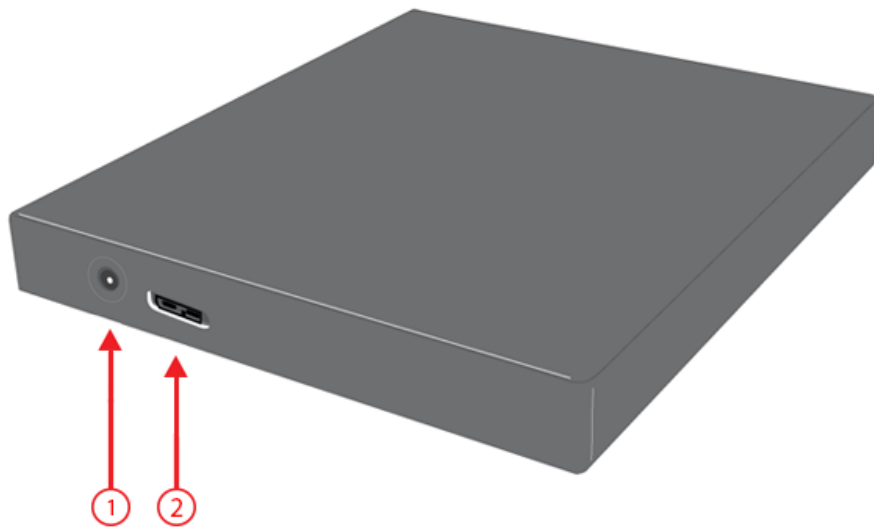

BOX CONTENT

Your box contains the following:

- LaCie Slim Blu-ray USB 3.0
- USB 3.0 Y cable (USB 2.0 compatible)
- Quick Install Guide (printed on accessory box)

Important info: Please save your packaging. In the event that the optical drive should need to be repaired or serviced, it must be returned in its original packaging.

VIEWS OF THE DRIVE

Front View

1. Media Tray
2. Drive Activity LED
3. Open/Close Button
4. Emergency Eject Hold

Rear View

1. Power supply connection (cable not included)
2. USB 3.0 port

Technical note: You may attach an optional external power supply to the power supply connector.