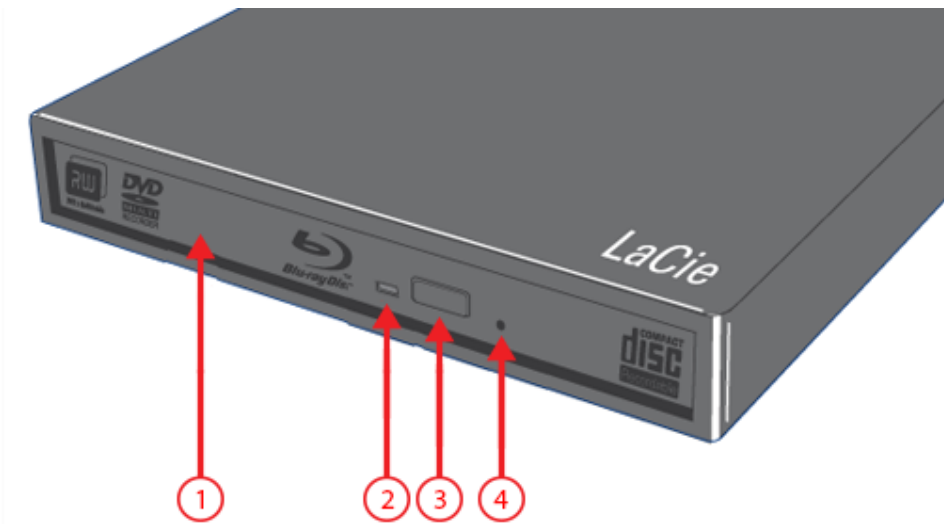

INTRODUCTION

Light and compact, the LaCie Slim Blu-ray USB 3.0 is ideal for playing and burning discs no matter where you go. Blu-ray discs (BD) can reach up to 50GB, allowing you to playback full high definition (HD) films* on your computer. Further, such large storage capacity gives you extraordinary flexibility to burn high-end content and back up all your important files. Since the LaCie Slim Blu-ray USB 3.0 supports legacy formats, you also have the option to read from and write to DVD and CD.

This User Manual will guide you through the process of connecting your LaCie product and explain its features. If you have questions, please consult the [Help](#) page.

*A two hour HD movie uses an average of 23.3GB.

BOX CONTENT

Your box contains the following:

- LaCie Slim Blu-ray USB 3.0
- USB 3.0 Y cable (USB 2.0 compatible)
- Quick Install Guide (printed on accessory box)

Important info: Please save your packaging. In the event that the optical drive should need to be repaired or serviced, it must be returned in its original packaging.

VIEWS OF THE DRIVE

Front View

1. Media Tray
2. Drive Activity LED
3. Open/Close Button
4. Emergency Eject Hold

Rear View

1. Power supply connection (cable not included)
2. USB 3.0 port

Technical note: You may attach an optional external power supply to the power supply connector.